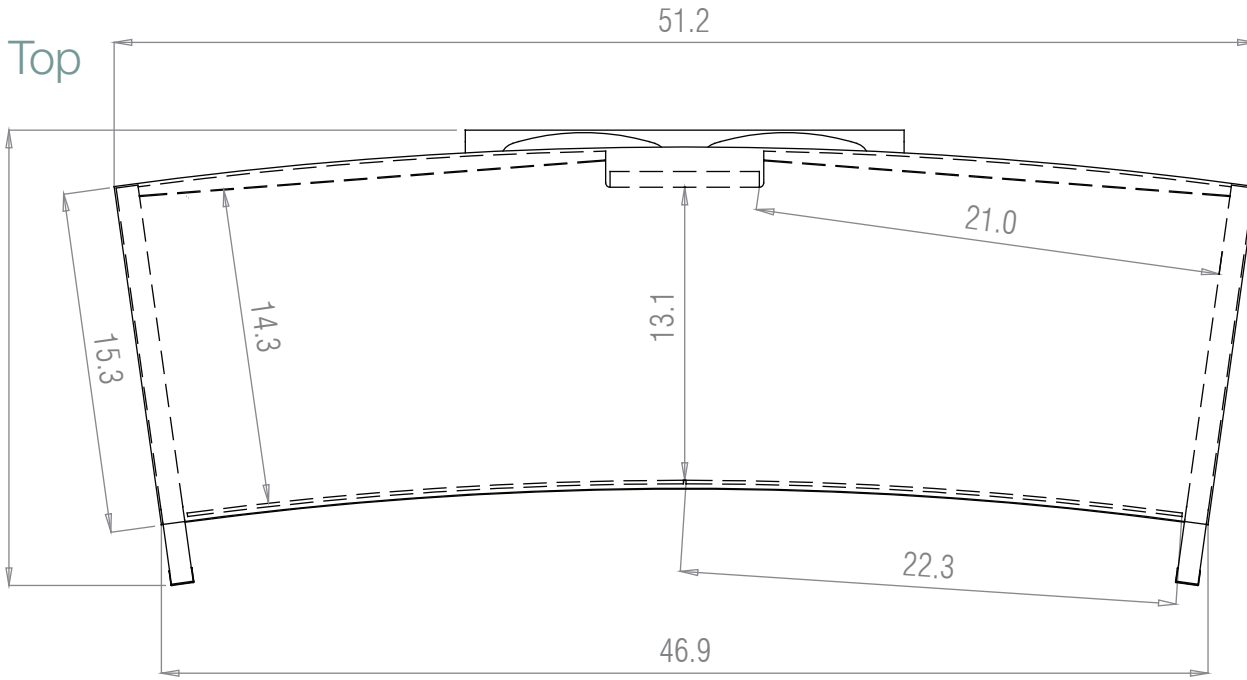

Tangent 1300 Dimensions (Inches)

Front

Side