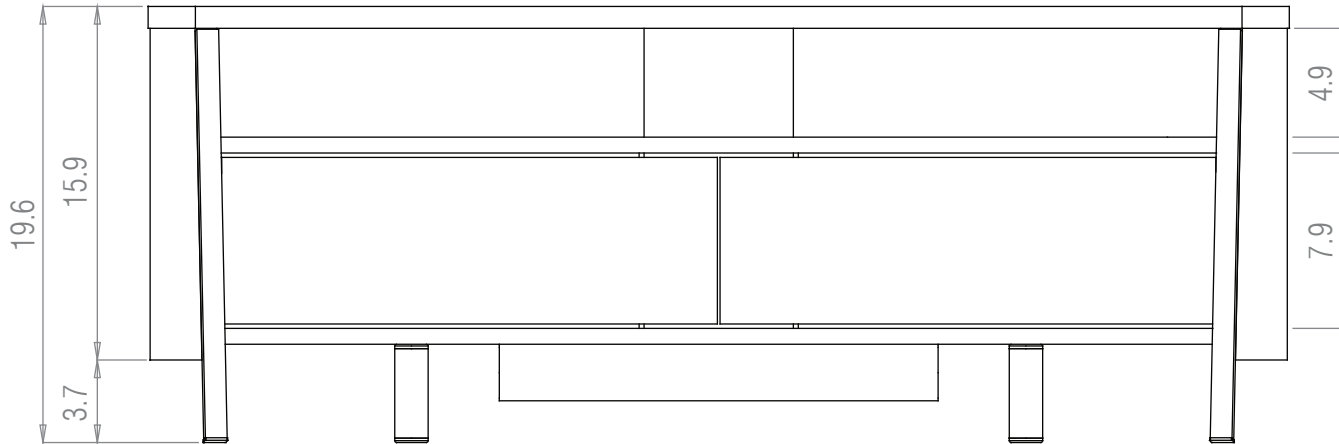

Tangent 1300 Dimensions (Inches)

Front

Side