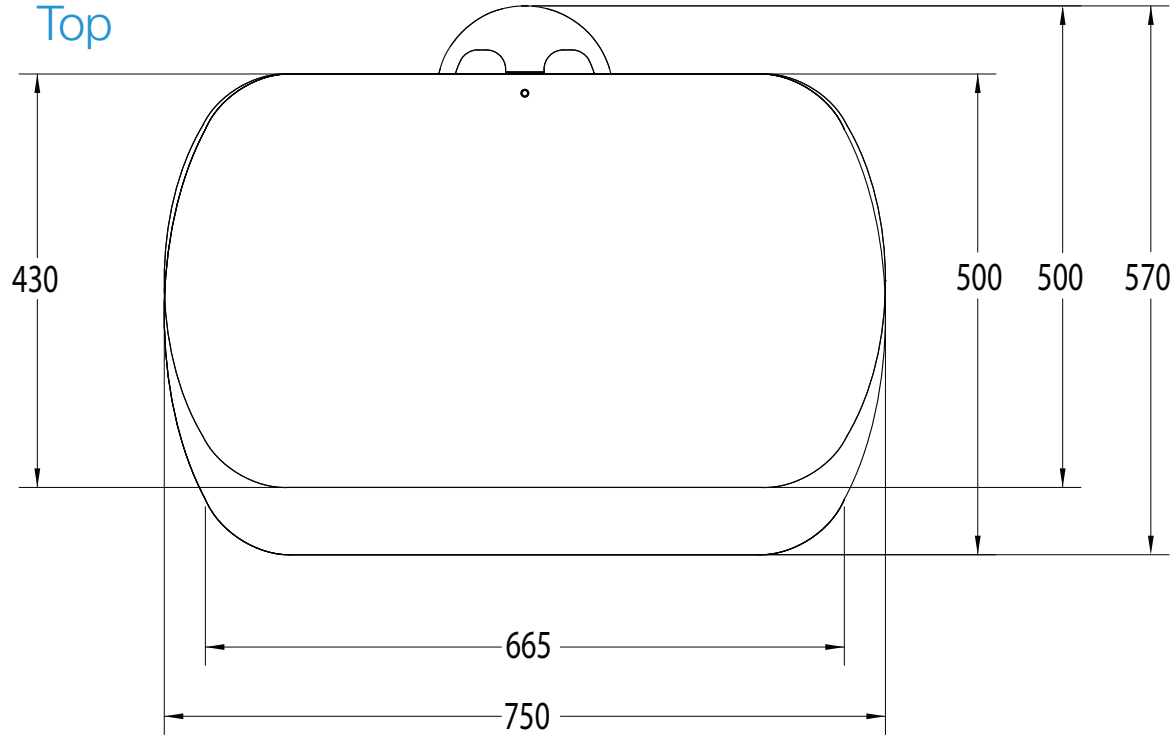

Skyline 750 Dimensions

Top

Front

Side