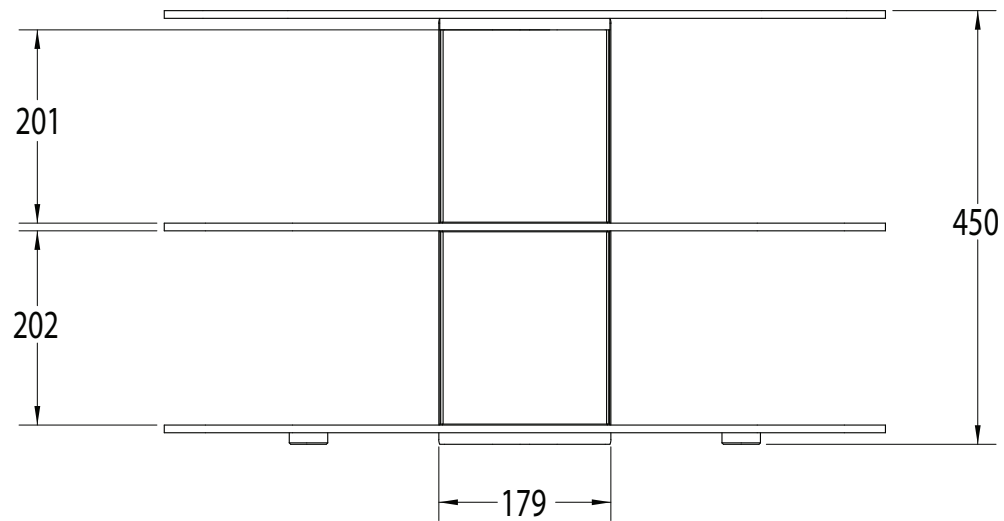

Skyline 750 Dimensions

Top

Front

Side