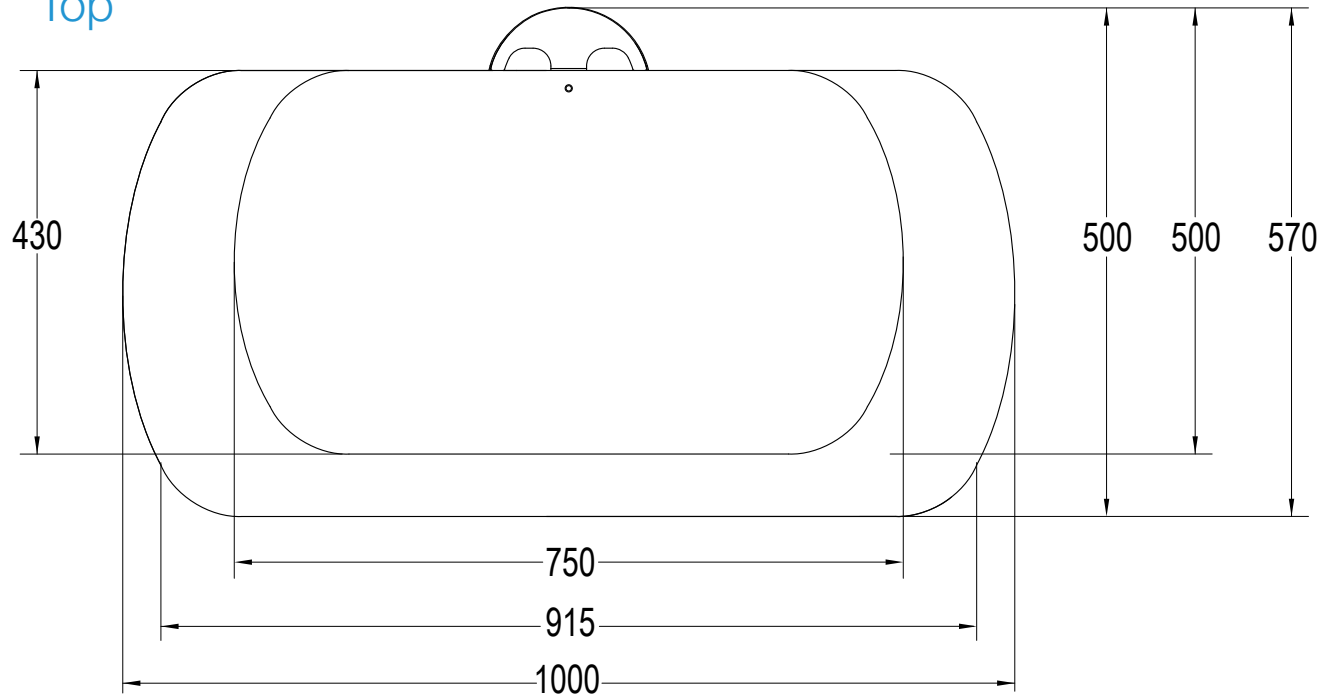

Skyline 1000 Dimensions

Top

Front

Side