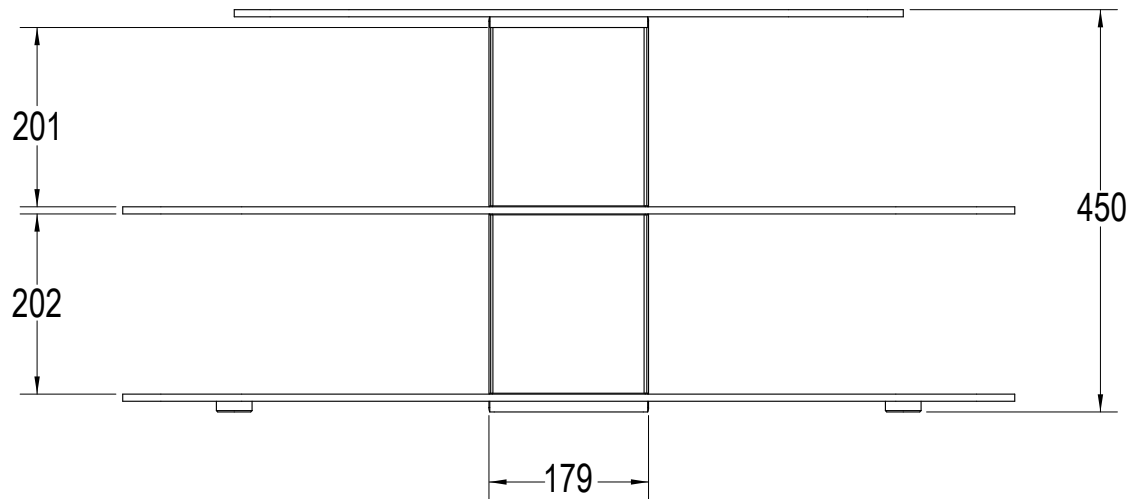

Skyline 1000 Dimensions

Top

Front

Side