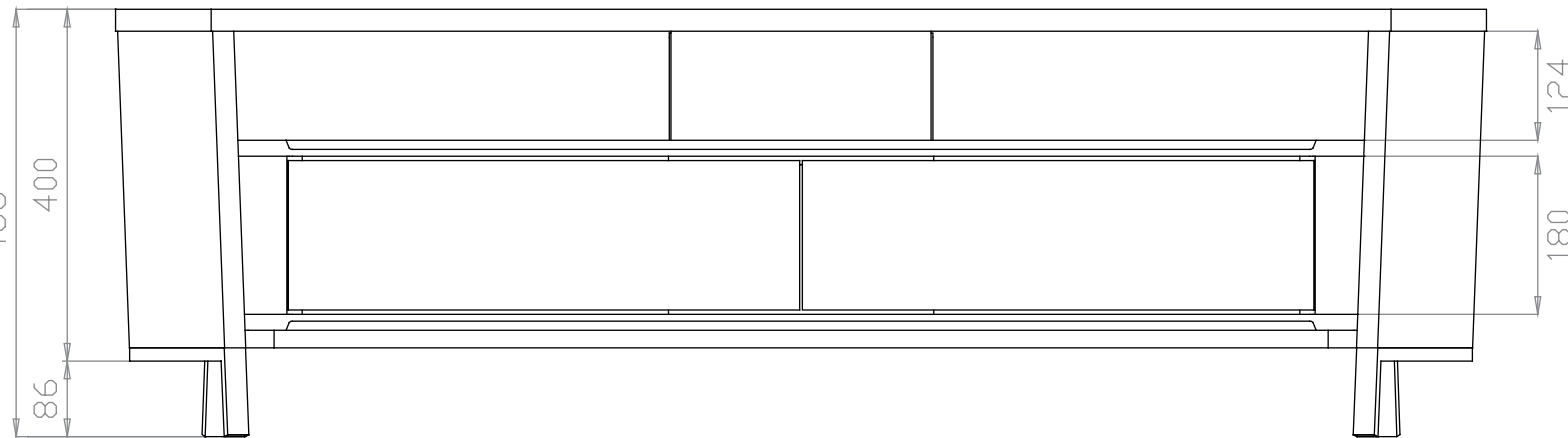

Curve 1500 Dimensions

Front

Side