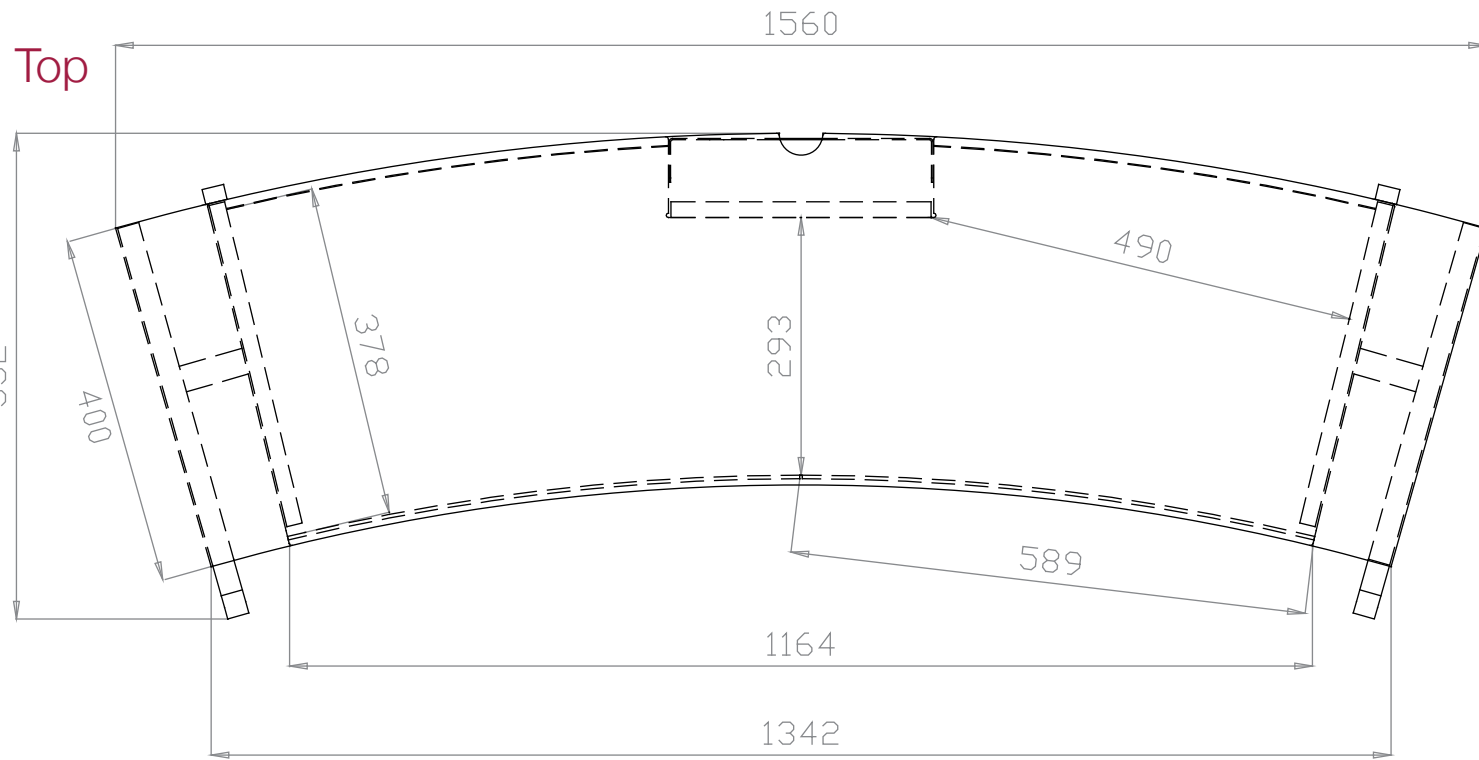

Curve 1500 Dimensions

Front

Side