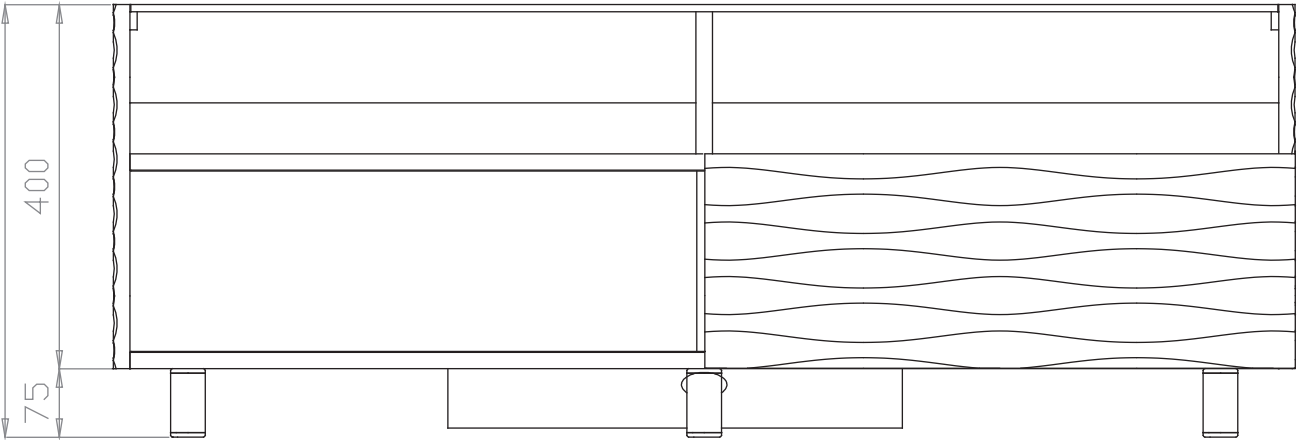

Contour 1300 Dimensions

Front

Side