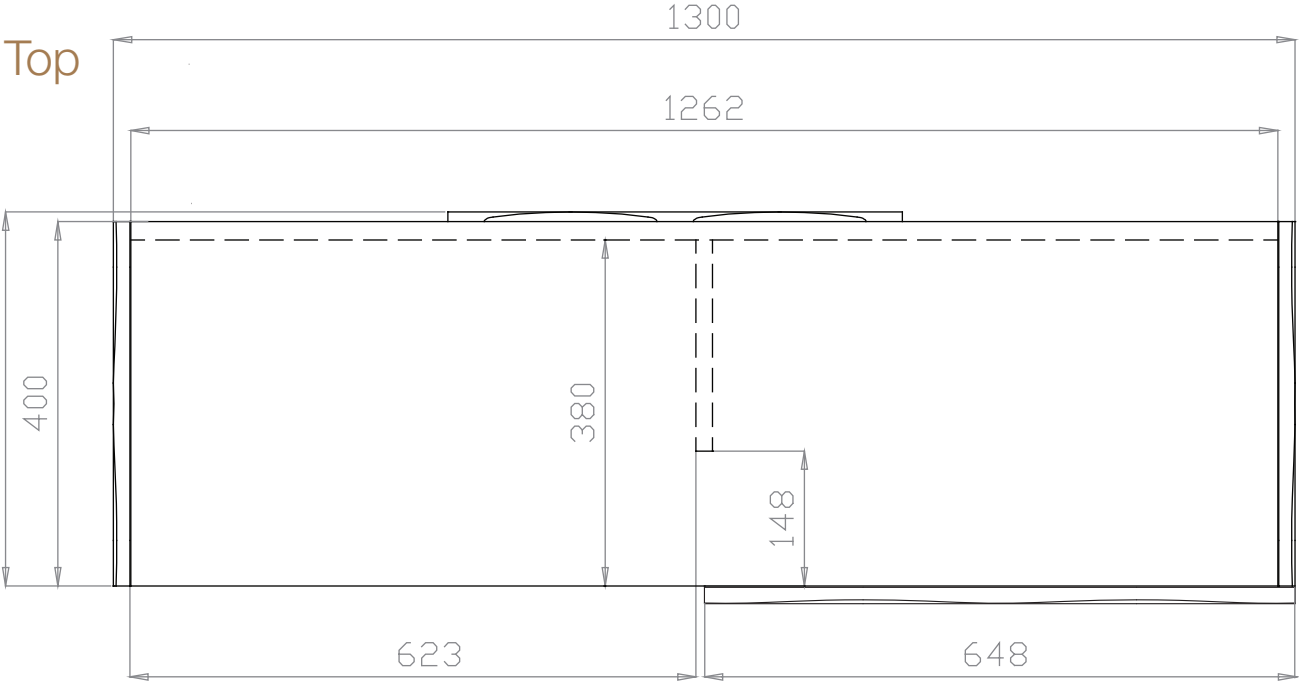

Contour 1300 Dimensions

Front

Side