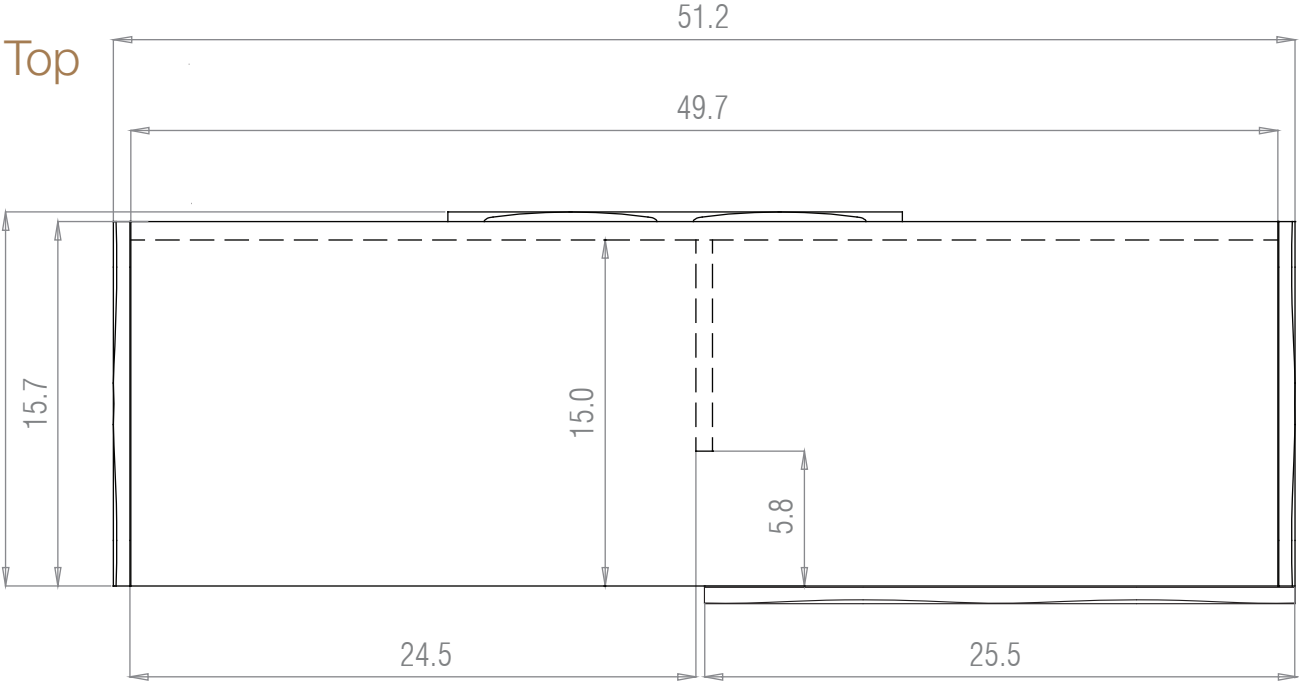

Contour 1300 Dimensions (Inches)

Front

Side