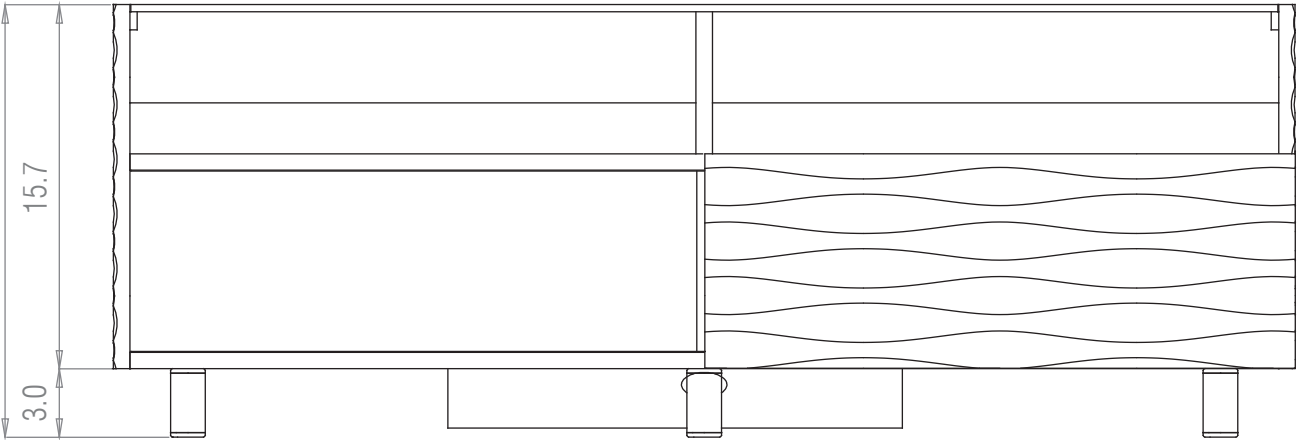

Contour 1300 Dimensions (Inches)

Front

Side