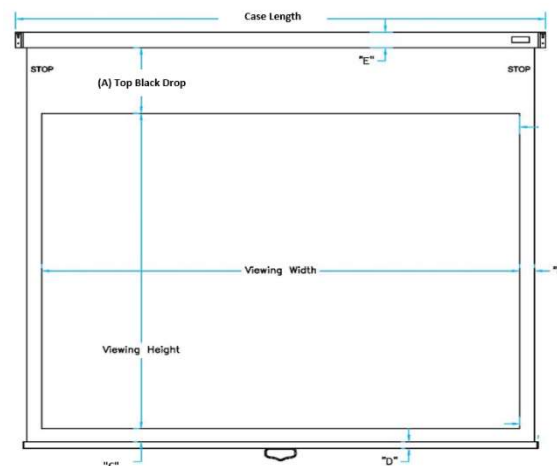

Manual Standard Basic Projection Screens

Features:

- MatteWhite surface
- Octagon steel white case
- Made in China

AVITP Model #	Viewing Dimensions (inches)		(A) Top Black Drop (inches)	(B) Side Black Borders (inches)	(C) Bottom Black Border (inches)	(D) Bottom Bar Length (inches)	Case Dimensions (inches)			Packing Dimensions (inches)			Packing Weight (Lbs.)
	Height	Width					(E) Height	Depth	Length	Height	Width	Length	
1:1 Format													
AVT-MSB070070	70	70	0	1	1	74	3	3	76	5	6	80	24
AVT-MSB084084	84	84	0	1	1	88	3	3	91	6	6	95	29
AVT-MSB094094	94	94	0	1	1	98	3	3	100	7	6	103	33
AVT-MSB120120	120	120	0	1	1	126	5	4	128	8	8	132	57