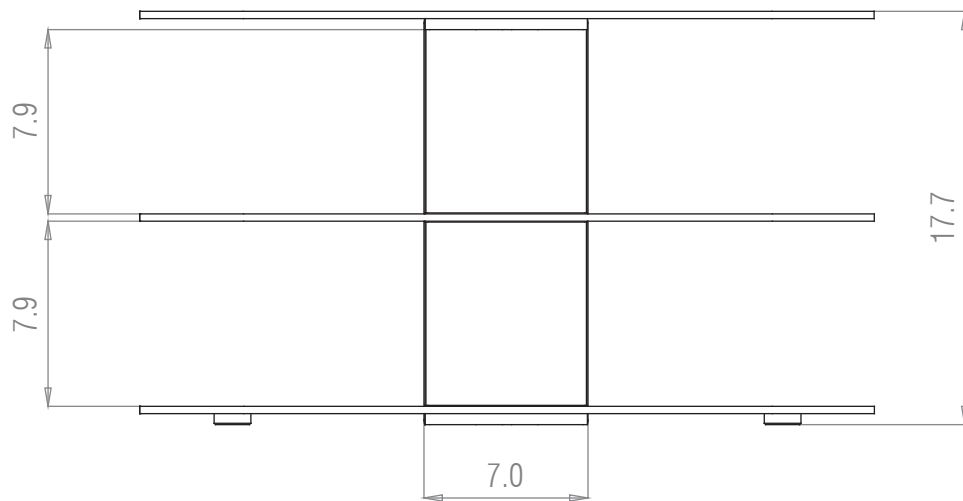

Arc 800 Dimensions (Inches)

Top

Front

Side