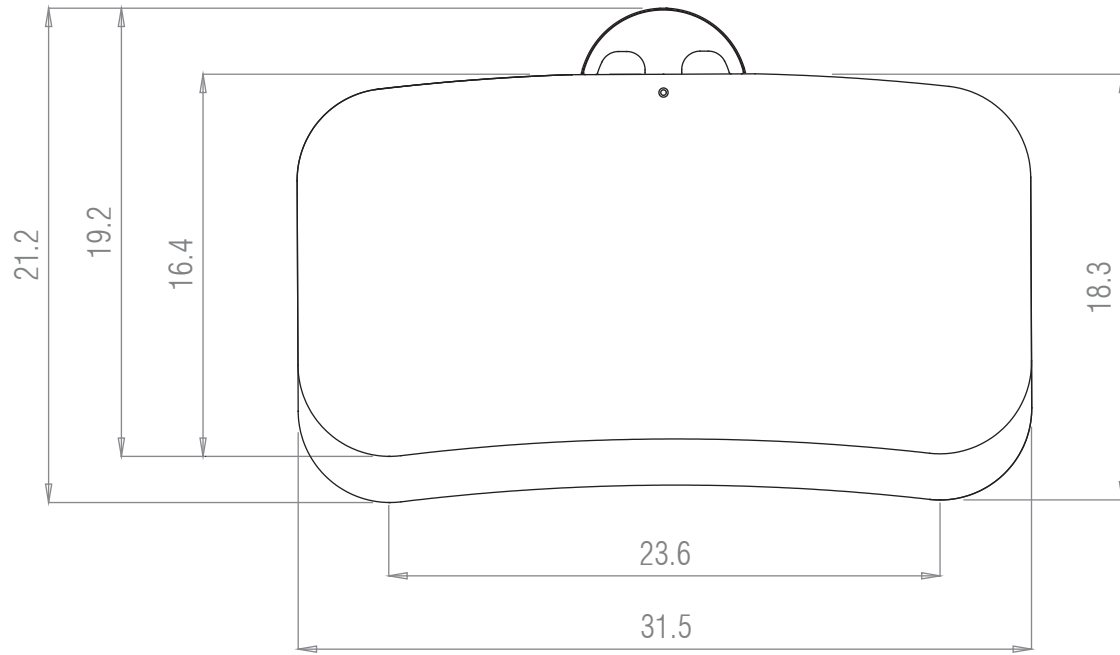

Arc 800 Dimensions (Inches)

Top

Front

Side