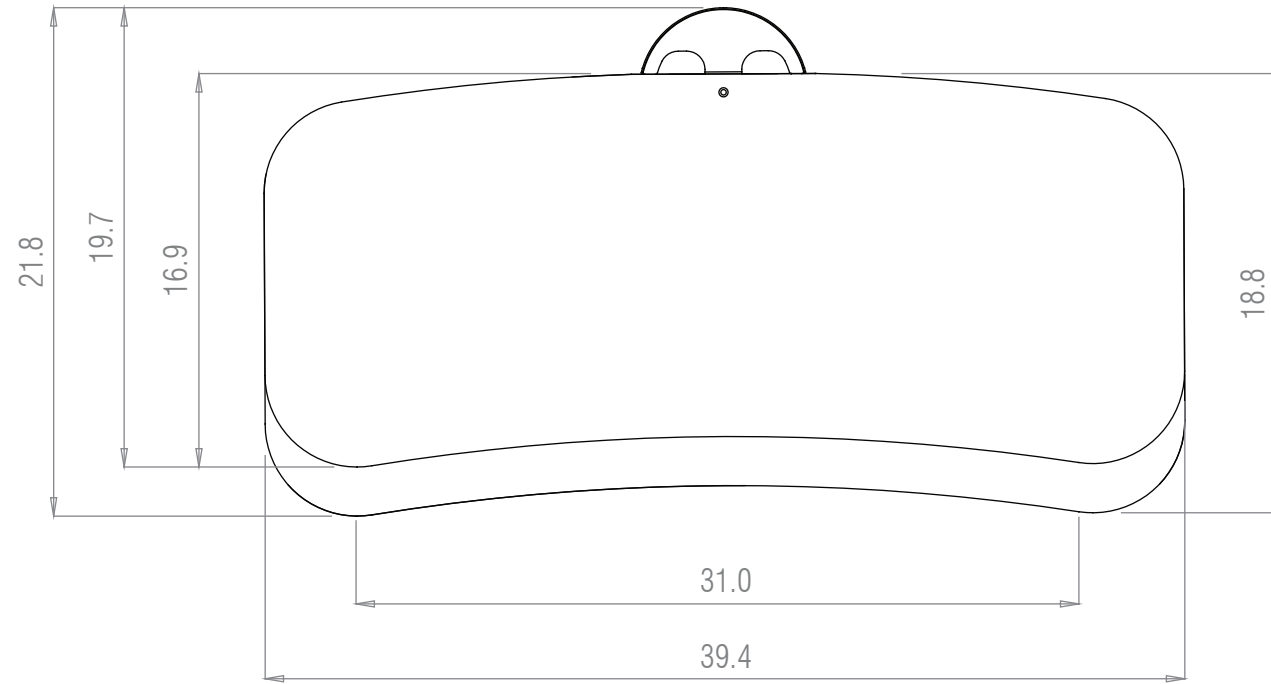

Arc 1000 Dimensions (Inches)

Top

Front

Side